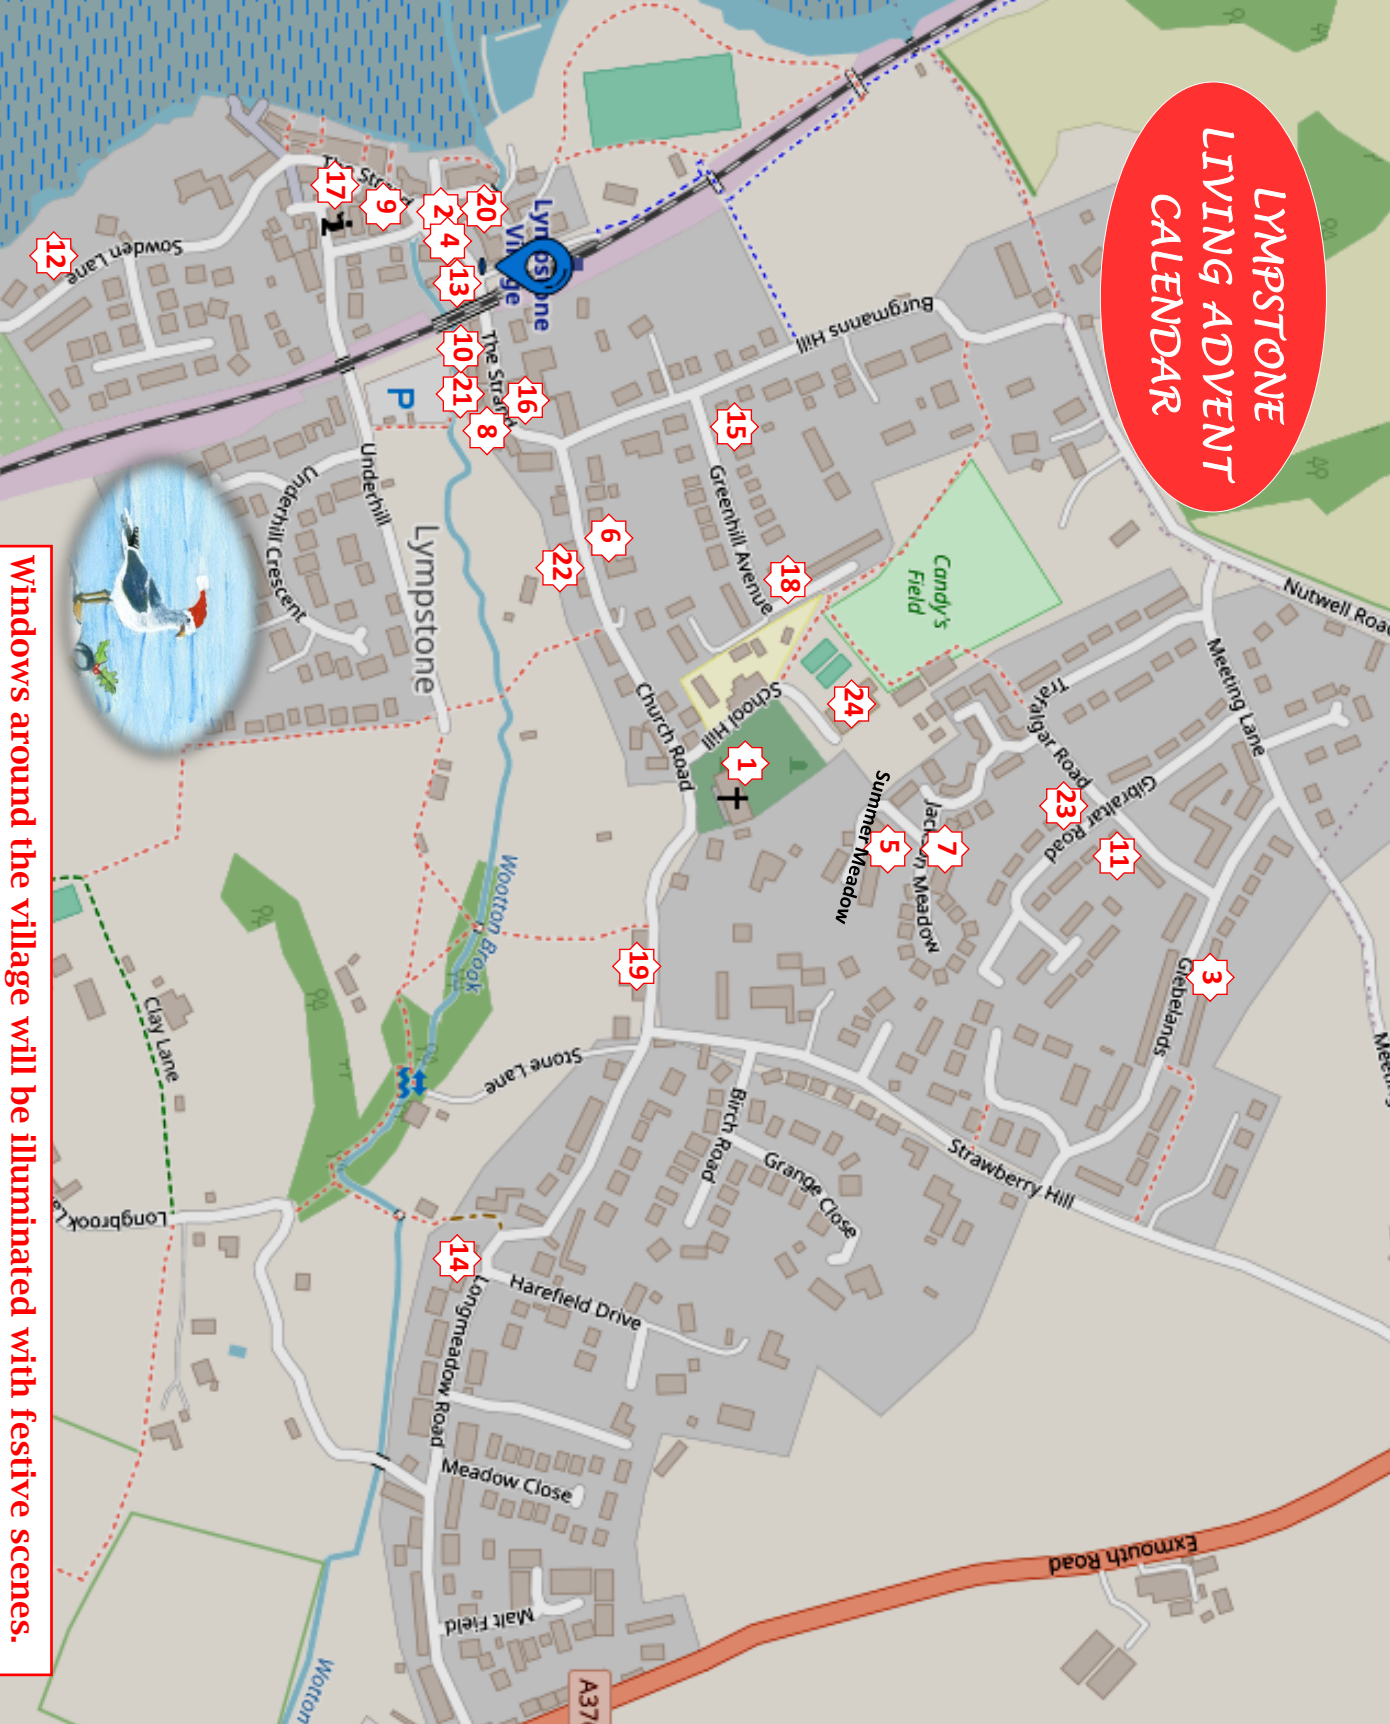

Sorry, no toilet facilities will be available at the Village Hall.

The main car park will be closed for the evening. Disabled parking only will be available at the overflow car park on School Hill.

If it's too busy, please come back another time!

LYMPSTONE
LIVING ADVENT
CALENDAR

**ADVENT WINDOW
TRAIL MAP**

LYMPSTONE LIVING ADVENT CALENDAR

This event is being supported by
Lymstone Community Hub

Windows around the village will be illuminated with festive scenes.
One new scene will be 'opened' each evening (4pm to 10pm) from 1st to 24th
December - see list of dates. All windows will remain lit until 5th January.

Advent windows opening in December— in date order

- 1 Lymstone Parish Church
- 2 Susannah's Tearoom
- 3 14 Glebelands
- 4 2 Brookfield Cottages, Strand
- 5 Summer Meadow (12 windows)
- 6 West Wing, Varnes, Church Rd
- 7 43 Jackson Meadow
- 8 Honeysuckle Cottage, Strand
- 9 Netherexe, Strand
- 10 Old London, Strand
- 11 32 Trafalgar Rd
- 12 Cliff Barton, Sowden Lane
- 13 6 Brookfield Cottages, Strand
- 14 Two Trees, Longmeadow Rd
- 15 Shenfield, Greenhill Ave
- 16 Clays, Strand
- 17 Riverview, Strand
- 18 Briar House, Greenhill Ave
- 19 1 Laureldale, Church Rd
- 20 2 Harefield Cottages
- 21 Pippins, Strand
- 22 Redwing Bar and Dining
- 23 Phone Box, Gibraltar Rd
- 24 Lymstone Village Hall
(Art, Entertainments, Film,
Players, Tennis)